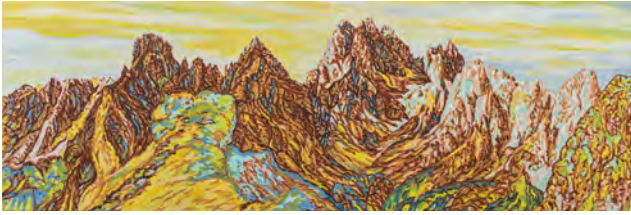

32. Dolomite #6489, 40 x 120 cm
mixed media on canvas