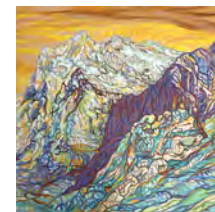

42. Grindelwald's Wault, 30 x 30 cm
oil on canvas