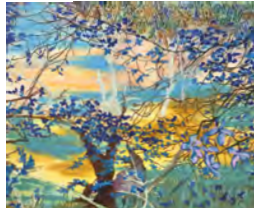

23. Rigi Sunset #2698, 75 x 100 cm  
mixed media on canvas

27. Jungfrau #2695, 75 x 100 cm  
mixed media on canvas

31. Dolomite #6489, 40 x 120 cm  
mixed media on canvas

32. Dolomite #6489, 40 x 120 cm  
mixed media on canvas