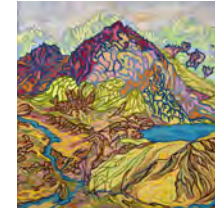

3. Dance of the Forest, 60 x 90 cm  
mixed media on canvas

4. Lake of the Long Sun, 60 x 90 cm  
mixed media on canvas

5. Kandersteg #1169, 60 x 90 cm  
mixed media on canvas

6. Rigi H's View, 30 x 30 cm  
oil on canvas

7. Chrystal Rush, 30 x 30 cm  
oil on canvas

8. Fantabulous, 30 x 30 cm  
oil on canvas

12. The Emerald City, 30 x 30 cm  
oil on canvas

16. Treasure Mountains, 30 x 30 cm  
oil on canvas

9. Canadian Scavenger, 30 x 30 cm  
oil on canvas

11. Mountains of Gems, 30 x 30 cm  
oil on canvas

15. Red See Valley, 30 x 30 cm  
oil on canvas

19. Enchantment of Dolomite, 30 x 30 cm  
oil on canvas

20. Warmer Snow, 60 x 80 cm  
mixed media on canvas

36. Angels' River Retreat, 100 x 120 cm  
mixed media on canvas

40. Suntan from a Glass of Wine, 60 x 90 cm  
mixed media on canvas

33. Weissenberg #6489, 40 x 120 cm  
mixed media on canvas

37. Jungfrau #2696, 75 x 100 cm  
mixed media on canvas