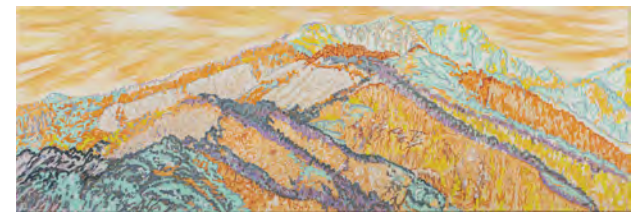

30. Thal #6254, 40 x 120 cm
mixed media on canvas