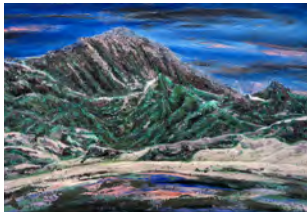

38. Mountains in Light, 60 x 90 cm
mixed media on canvas